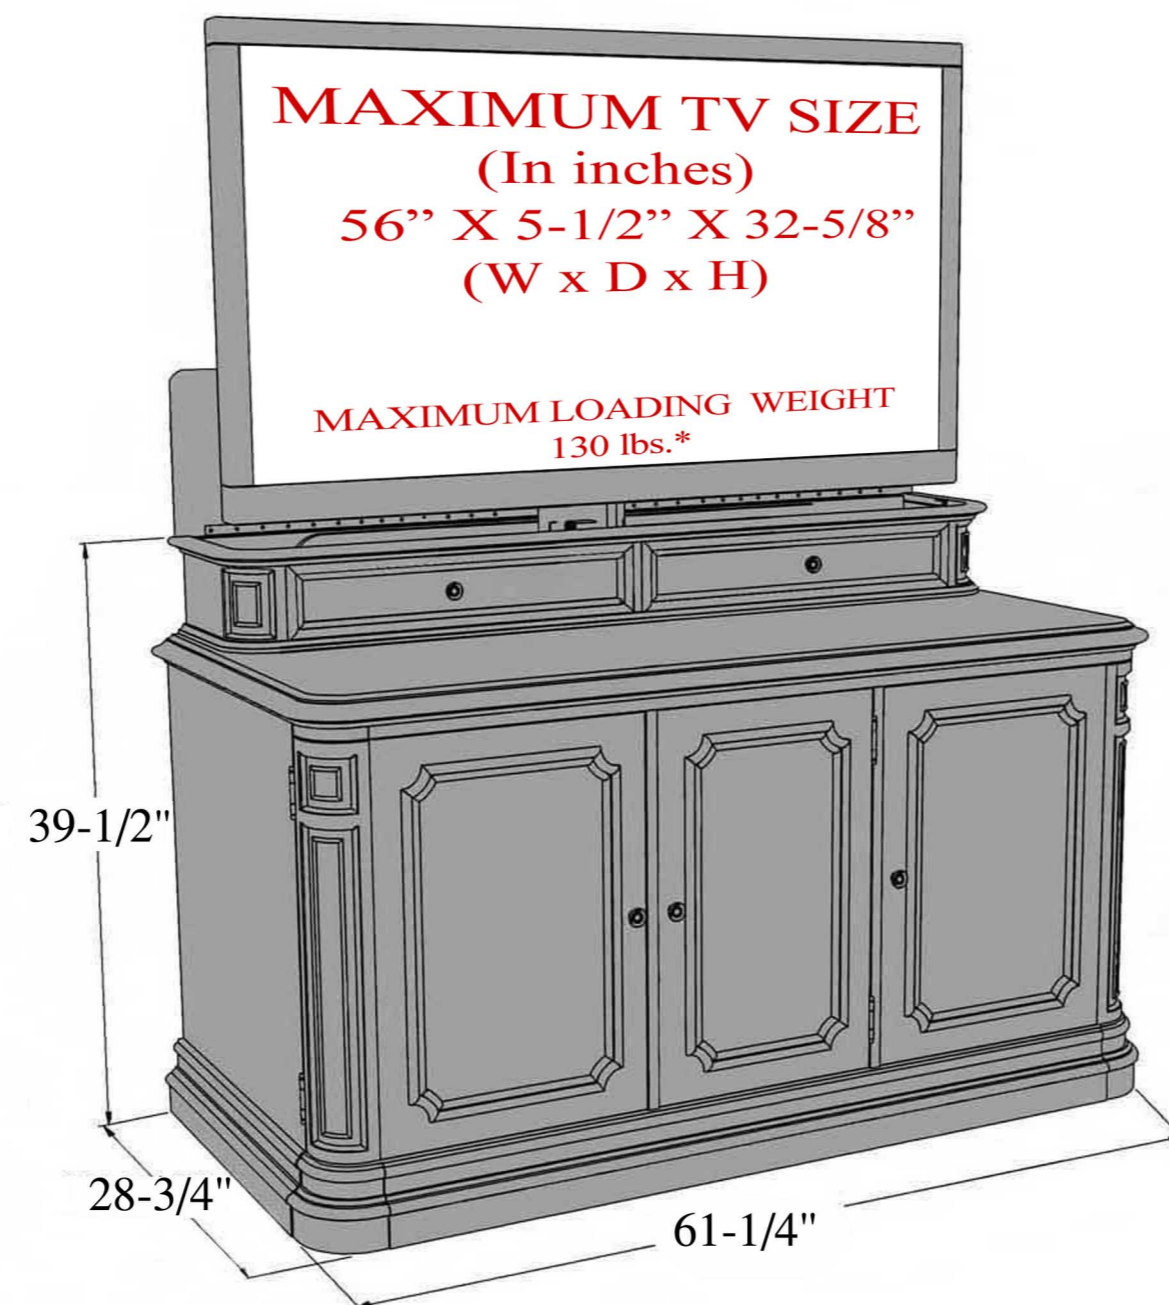

BANYAN CREEK

FLAT SCREEN LIFT CABINET

LIFT FEATURES:

- *Fully assembled.
- *1 year in home parts and labor warranty.
- *Radio Frequency Remote.
- *Universal TV mounting bracket included.
- *Auto reversing safety mechanism.
- *Heavy duty rack and pinion drive system.
- *Smooth and stable travel.
- *Nearly silent operation.
- *Welded steel construction.
- *Thermal overload protection.
- *Built in wire management.
- *Patent Pending.

CABINET FEATURES:

- *Fully assembled.
- *Built in Infrared Relay System.
- *Hand selected hardwood solids and rare African Mahogany veneers.
- *Center door includes interchangeable wood panel, speaker panel & glass panel.
- *Multi step stain and scratch resistant finish.
- *Adjustable shelves.
- *Fully ventilated to allow for generous air circulation.

FRONT VIEW SHOWN WITH SPEAKER CLOTH CENTER PANEL

FRONT VIEW SHOWN WITH GLASS CENTER PANEL

Infrared relay system provides a window from your handheld remotes to your TV and audio components even though they are concealed inside the cabinet. No programming required!

TOP VIEW (LID CLOSED)

TOP VIEW (LID OPEN)

SIDE VIEW SECTION

FRONT VIEW (OPEN)

FRONT VIEW (CLOSED) (WITH WOOD PANEL)

SIDE VIEW