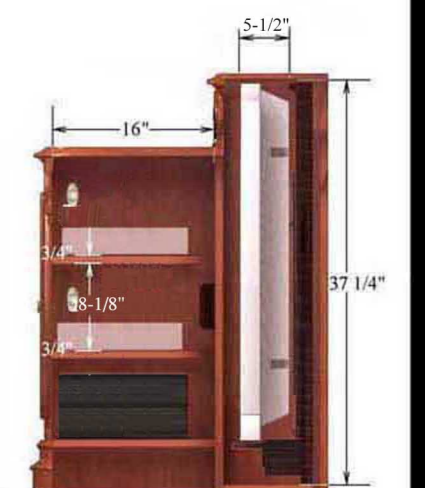

BANYAN CREEK

FLAT SCREEN LIFT CABINET

LIFT FEATURES:

- *Fully assembled.
- *1 year in home parts and labor warranty.
- *Radio Frequency Remote.
- *Universal TV mounting bracket included.
- *Auto reversing safety mechanism.
- *Heavy duty rack and pinion drive system.
- *Smooth and stable travel.
- *Nearly silent operation.
- *Welded steel construction.
- *Thermal overload protection.
- *Built in wire management.
- *Patent Pending.

CABINET FEATURES:

- *Fully assembled.
- *Built in Infrared Relay System.
- *Hand selected hardwood solids and rare African Mahogany veneers.
- *Center door includes interchangeable wood panel, speaker panel & glass panel.
- *Multi step stain and scratch resistant finish.
- *Adjustable shelves.
- *Fully ventilated to allow for generous air circulation.

FRONT VIEW SHOWN WITH SPEAKER CLOTH CENTER PANEL

FRONT VIEW SHOWN WITH GLASS CENTER PANEL

Infrared relay system provides a window from your handheld remotes to your TV and audio components even though they are concealed inside the cabinet. No programming required!

TOP VIEW (LID CLOSED)

TOP VIEW (LID OPEN)

SIDE VIEW SECTION

FRONT VIEW (OPEN)

FRONT VIEW (CLOSED) (WITH WOOD PANEL)

SIDE VIEW