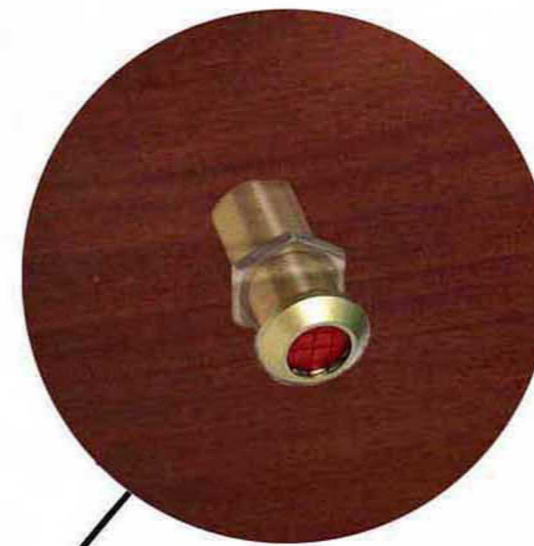

BANYAN CREEK

FLAT SCREEN LIFT CABINET

LIFT FEATURES:

- *Fully assembled.
- *1 year in home parts and labor warranty.
- *Radio Frequency Remote.
- *Universal TV mounting bracket included.
- *Auto reversing safety mechanism.
- *Heavy duty rack and pinion drive system.
- *Smooth and stable travel.
- *Nearly silent operation.
- *Welded steel construction.
- *Thermal overload protection.
- *Built in wire management.
- *Patent Pending.

CABINET FEATURES:

- *Fully assembled.
- *Built in Infrared Relay System.
- *Hand selected hardwood solids and rare African Mahogany veneers.
- *Center door includes interchangeable wood panel, speaker panel & glass panel.
- *Multi step stain and scratch resistant finish.
- *Adjustable shelves.
- *Fully ventilated to allow for generous air circulation.

FRONT VIEW SHOWN WITH SPEAKER CLOTH CENTER PANEL

FRONT VIEW SHOWN WITH GLASS CENTER PANEL

Infrared relay system provides a window from your handheld remotes to your TV and audio components even though they are concealed inside the cabinet. No programming required!

TOP VIEW (LID CLOSED)

TOP VIEW (LID OPEN)

SIDE VIEW SECTION

FRONT VIEW (OPEN)

FRONT VIEW (CLOSED) (WITH WOOD PANEL)

SIDE VIEW