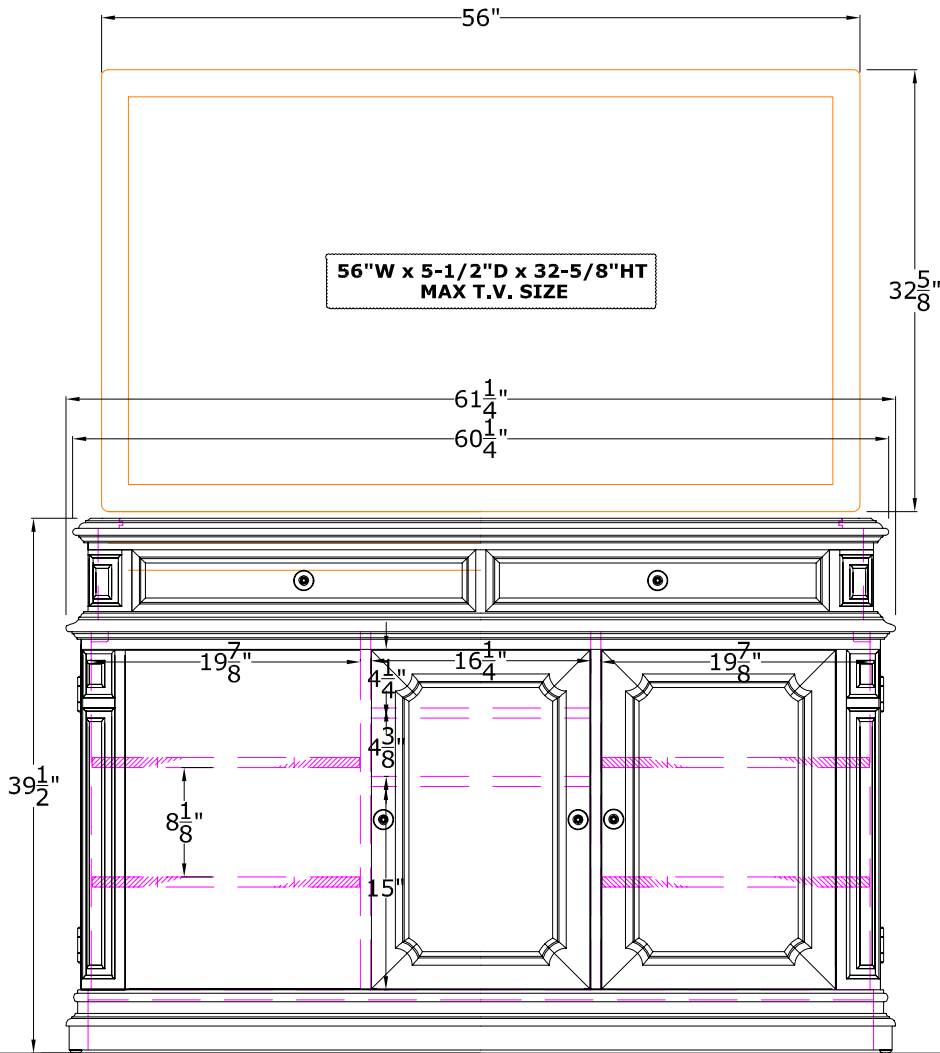

TOP VIEW

FRONT VIEW

SIDE VIEW (SECTION)

BANYAN CREEK

AT004310-D-R2 PLASMA CONSOLE WITH HUTCH