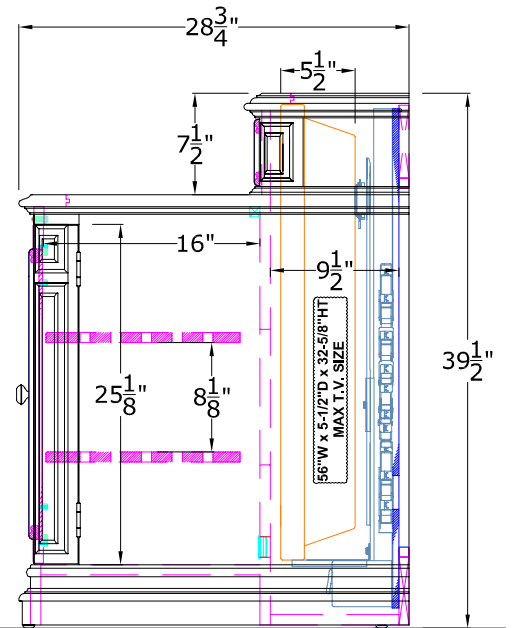

TOP VIEW

FRONT VIEW

SIDE VIEW (SECTION)

BANYAN CREEK

AT004310-D-R2 PLASMA CONSOLE WITH HUTCH