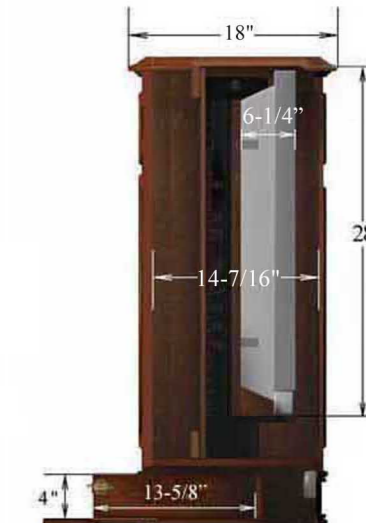

PERSPECTIVE (front)

PERSPECTIVE (rear)

PERSPECTIVE (front closed)

Infrared relay system provides a window from your handheld remotes to your TV and audio components even though they are concealed inside the cabinet. No programming required!

TOP VIEW (closed)

TOP VIEW (open)

SIDE SECTION

REAR VIEW

FRONT VIEW (closed)

FRONT VIEW (open)

SIDE VIEW (open)