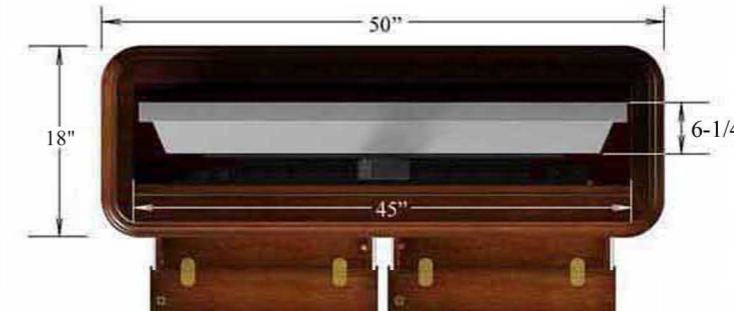

PERSPECTIVE (front)

PERSPECTIVE (rear)

PERSPECTIVE (front closed)

Infrared relay system provides a window from your handheld remotes to your TV and audio components even though they are concealed inside the cabinet. No programming required!

TOP VIEW (closed)

TOP VIEW (open)

SIDE SECTION

REAR VIEW

FRONT VIEW (closed)

FRONT VIEW (open)

SIDE VIEW (open)