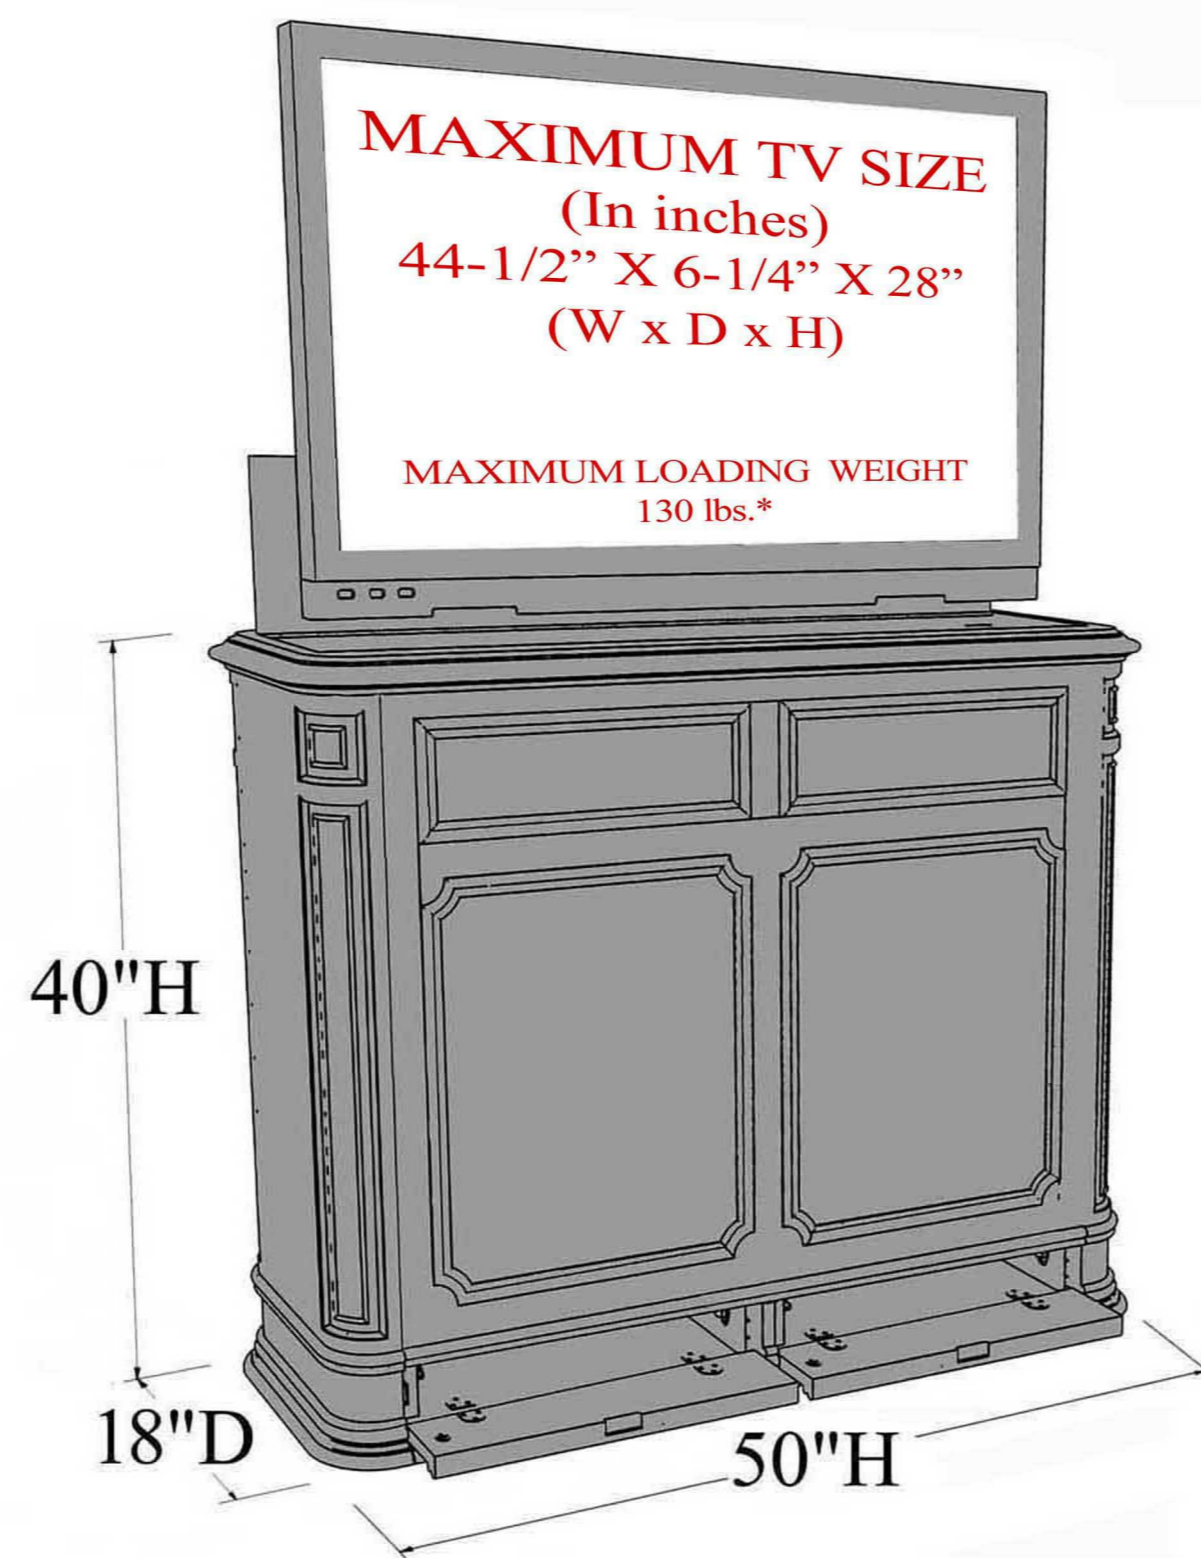

CRYSTAL POINTE

PLASMA CONSOLE (FOOT OF THE BED UNIT)

LIFT FEATURES:

- *Fully assembled.
- *1 year in home parts and labor warranty.
- *Radio Frequency Remote.
- *Universal TV mounting bracket included.
- *Auto reversing safety mechanism.
- *Heavy duty rack and pinion drive system.
- *Smooth and stable travel.
- *Nearly silent operation.
- *Welded steel construction.
- *Thermal overload protection.
- *Built in wire management.
- *Patent Pending.

CABINET FEATURES:

- *Fully assembled.
- *Built in Infrared Relay System.
- *Select hardwood solids and rare African Mahogany veneers.
- *Multi step stain and scratch resistant finish.
- *Fully ventilated to allow for generous air circulation.