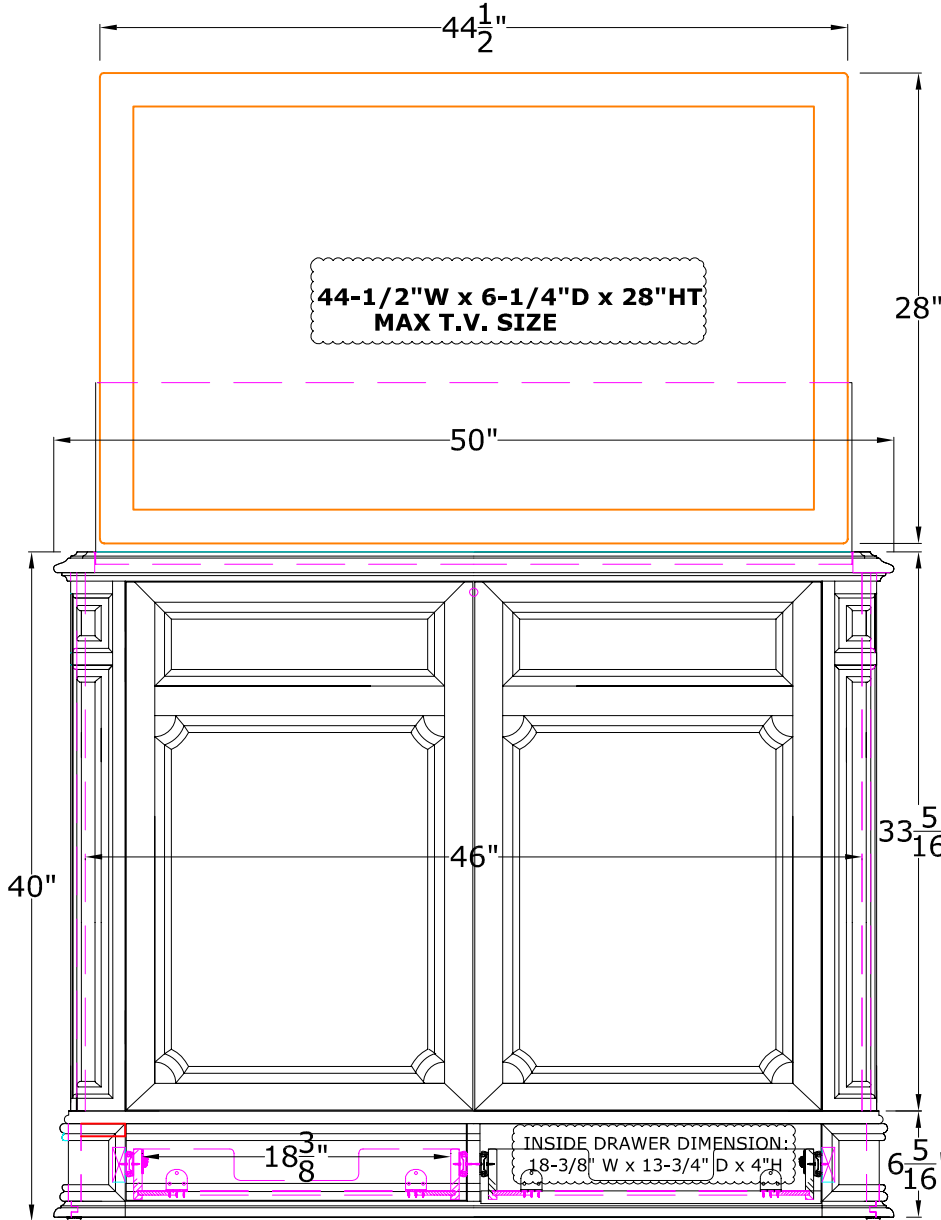

TOP VIEW

FRONT VIEW

SIDE VIEW

CRYSTAL POINTE

AT004471-B-R4 PLASMA CONSOLE