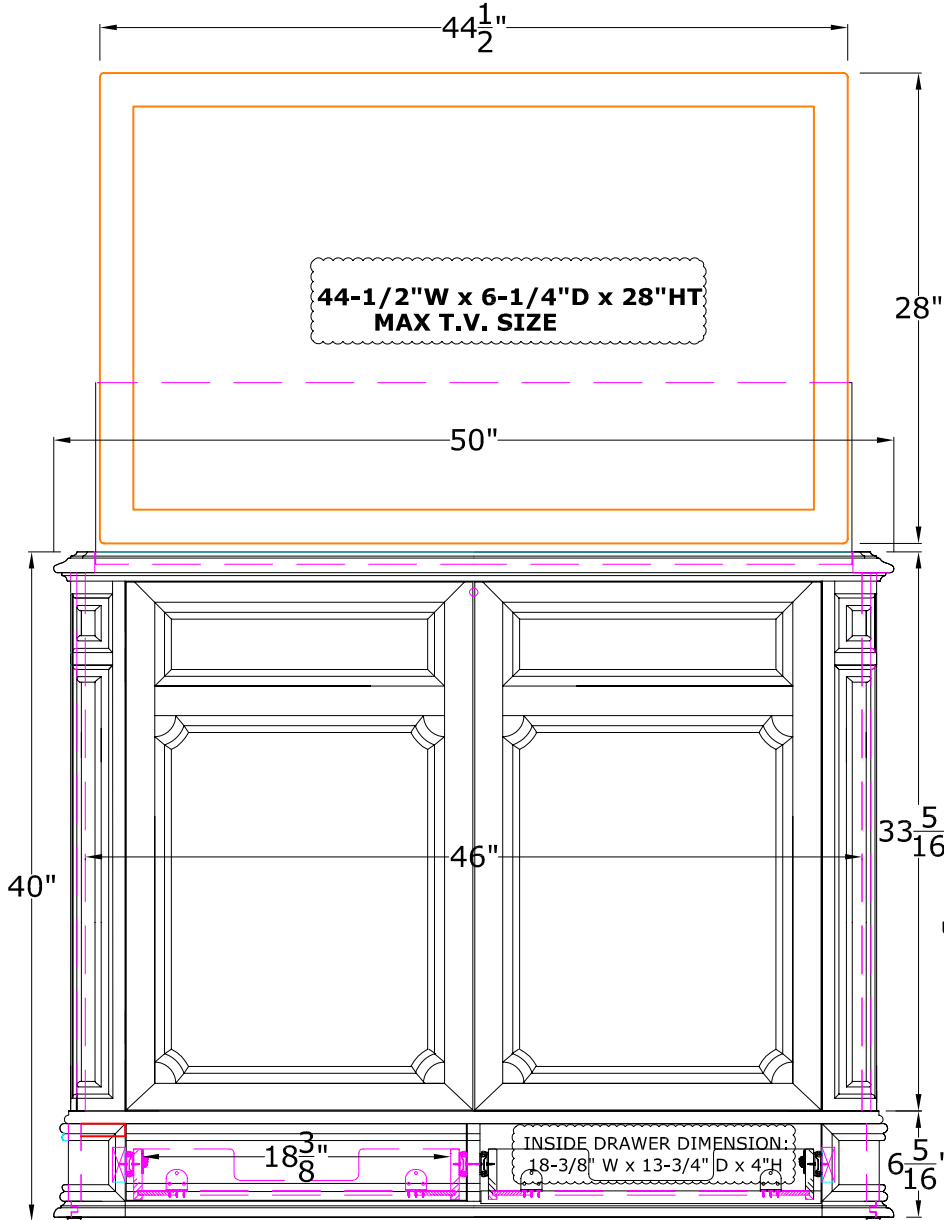

TOP VIEW

FRONT VIEW

SIDE VIEW

CRYSTAL POINTE

AT004471-B-R4 PLASMA CONSOLE