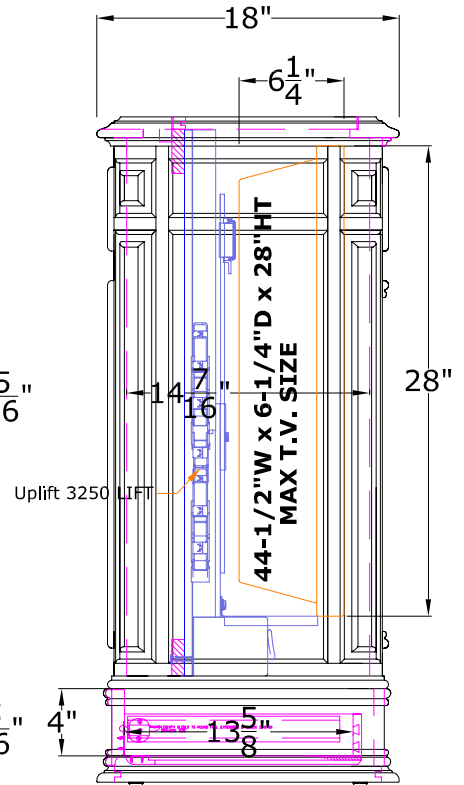

TOP VIEW

FRONT VIEW

SIDE VIEW

CRYSTAL POINTE

AT004471-B-R4 PLASMA CONSOLE