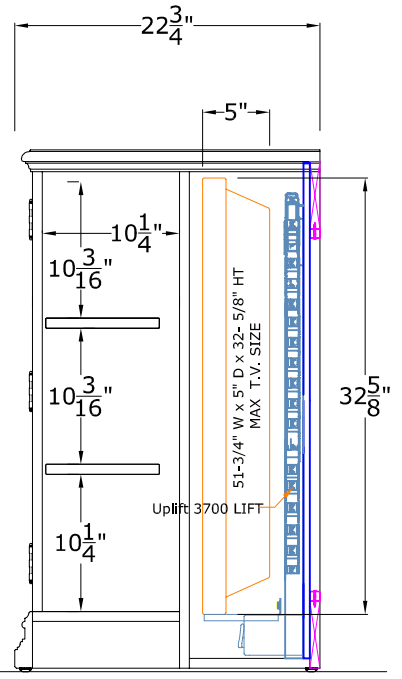

FRONT VIEW

KENSINGTON

AT004745-E PLASMA CONSOLE (UPLIFT-3700)

SIDE VIEW