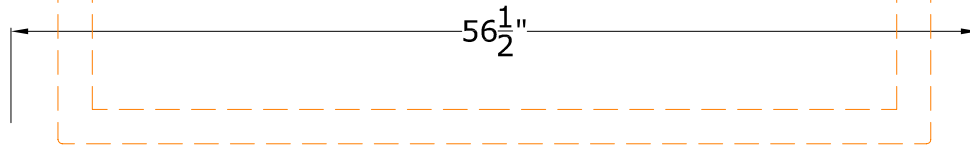

TOP VIEW

FRONT VIEW

SIDE VIEW

CRYSTAL POINTE-XL

AT004873-B PLASMA CONSOLE