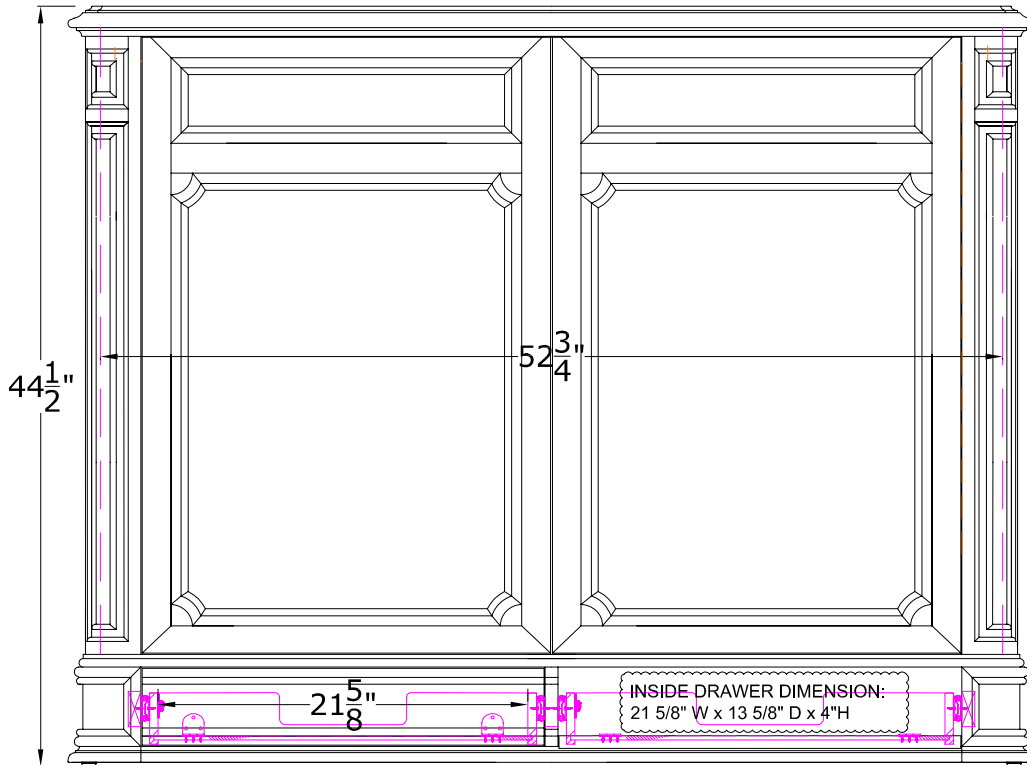

TOP VIEW

FRONT VIEW

SIDE VIEW

CRYSTAL POINTE-XL

AT004873-B PLASMA CONSOLE