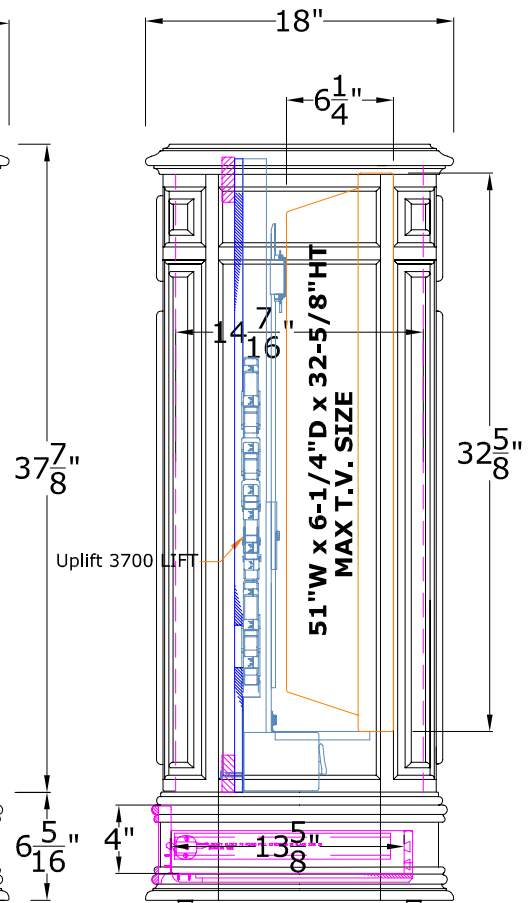

TOP VIEW

FRONT VIEW

SIDE VIEW

CRYSTAL POINTE-XL

AT004873-B PLASMA CONSOLE