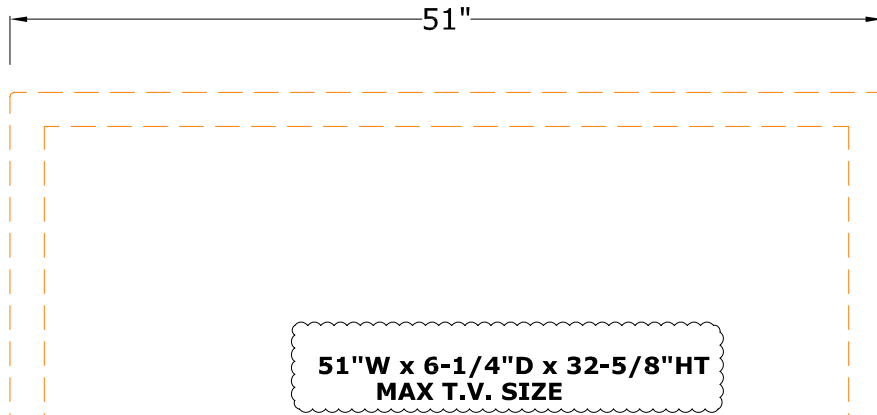

TOP VIEW

FRONT VIEW

SIDE VIEW

CRYSTAL POINTE-XL

AT004873-B PLASMA CONSOLE