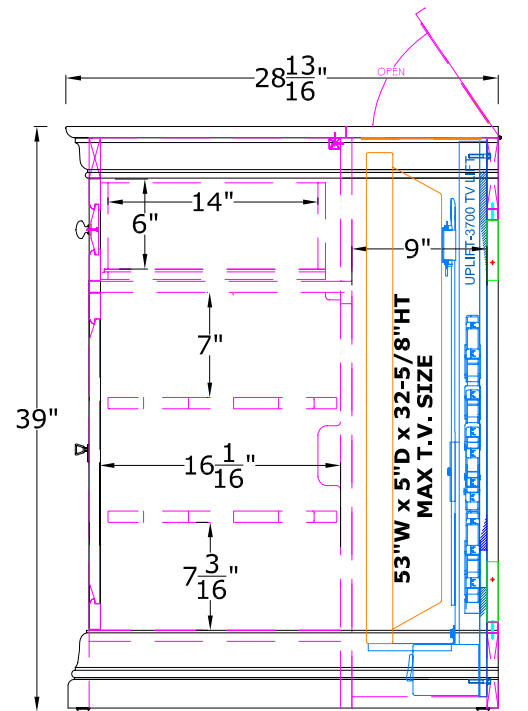

TOP VIEW

FRONT VIEW

SIDE VIEW

FAMILY TRADITION

AT005131 PLASMA CONSOLE