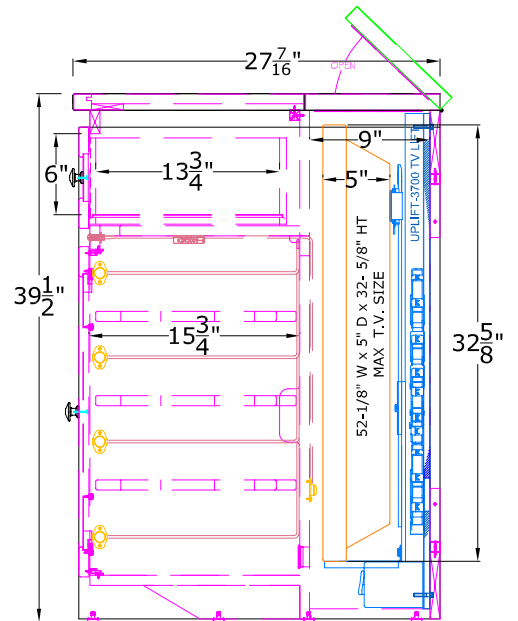

TOP VIEW

FRONT VIEW

SIDE VIEW

BISCAYNE

AT005133-C PLASMA CONSOLE (UPLIFT-3700)