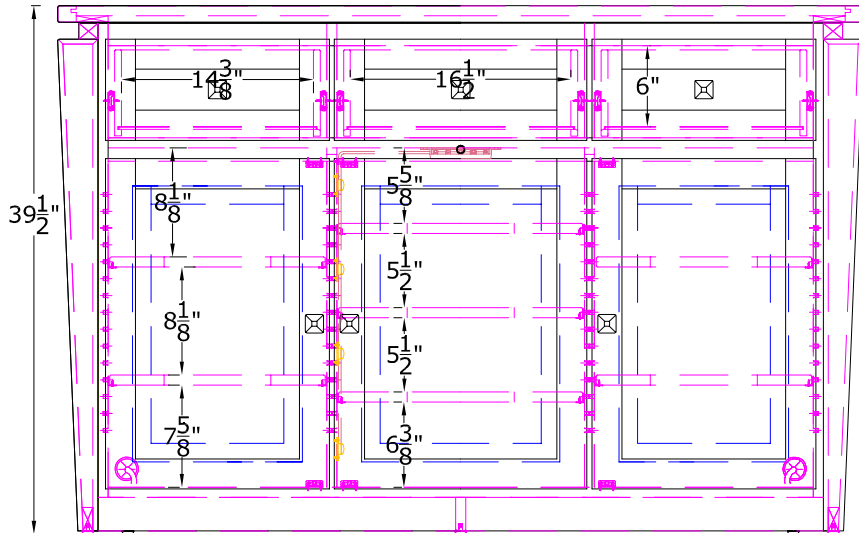

TOP VIEW

FRONT VIEW

SIDE VIEW

BISCAYNE

AT005133-C PLASMA CONSOLE (UPLIFT-3700)