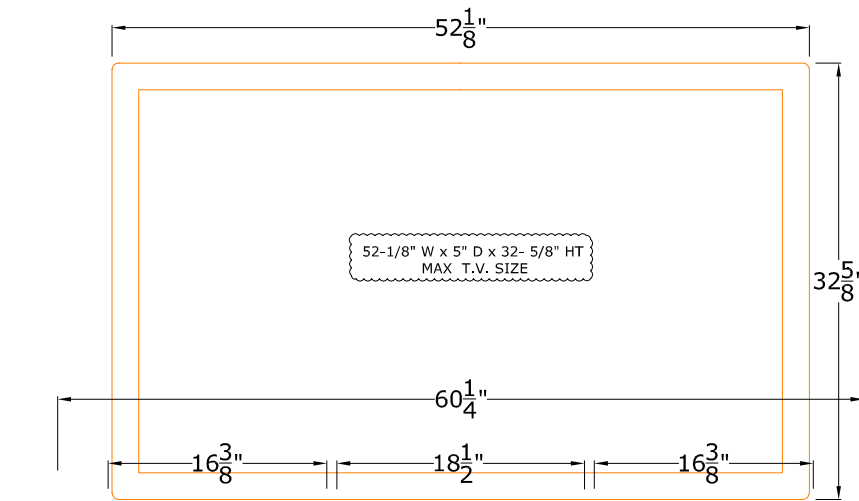

TOP VIEW

FRONT VIEW

SIDE VIEW

BISCAYNE

AT005133-C PLASMA CONSOLE (UPLIFT-3700)