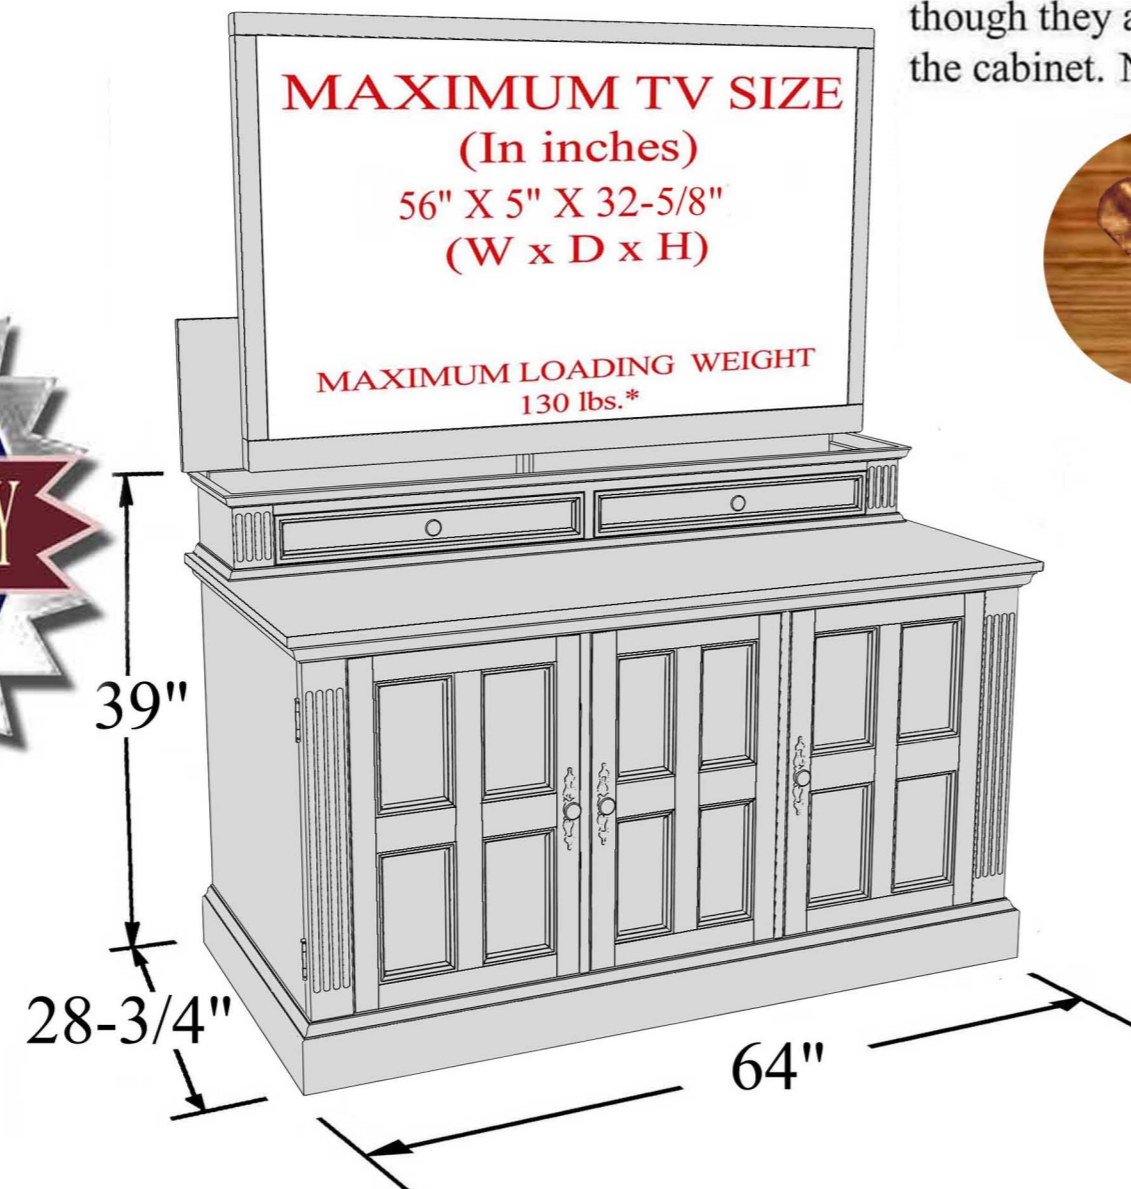

CABINET FEATURES:

- * Fully assembled.
- * All doors incorporate interchangeable wood or speaker cloth panels (both are included with your purchase).
- * Built-in Infrared Relay System.
- * Hand selected Radiatta Pine solids & veneers
- * Multi-step stain and scratch resistant finish.
- * Fully ventillated to allow for generous air circulation.

TOP VIEW

REAR VIEW

FRONT VIEW
(shown with wooden panels on doors)

FRONT VIEW (interior)

SIDE VIEW