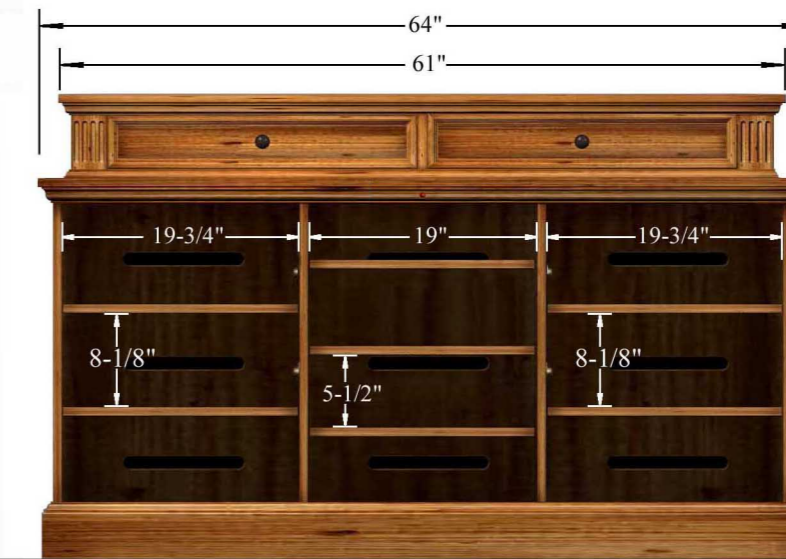

CABINET FEATURES:

- * Fully assembled.
- * All doors incorporate interchangeable wood or speaker cloth panels (both are included with your purchase).
- * Built-in Infrared Relay System.
- * Hand selected Radiatta Pine solids & veneers
- * Multi-step stain and scratch resistant finish.
- * Fully ventillated to allow for generous air circulation.

Infrared relay system provides a window from your handheld remotes to your TV and audio components even though they are concealed inside the cabinet. No programming required!

PERSPECTIVE

PERSPECTIVE
(shown with speaker cloth panels on doors)

TOP VIEW

REAR VIEW

FRONT VIEW
(shown with wooden panels on doors)

FRONT VIEW (interior)

SIDE VIEW